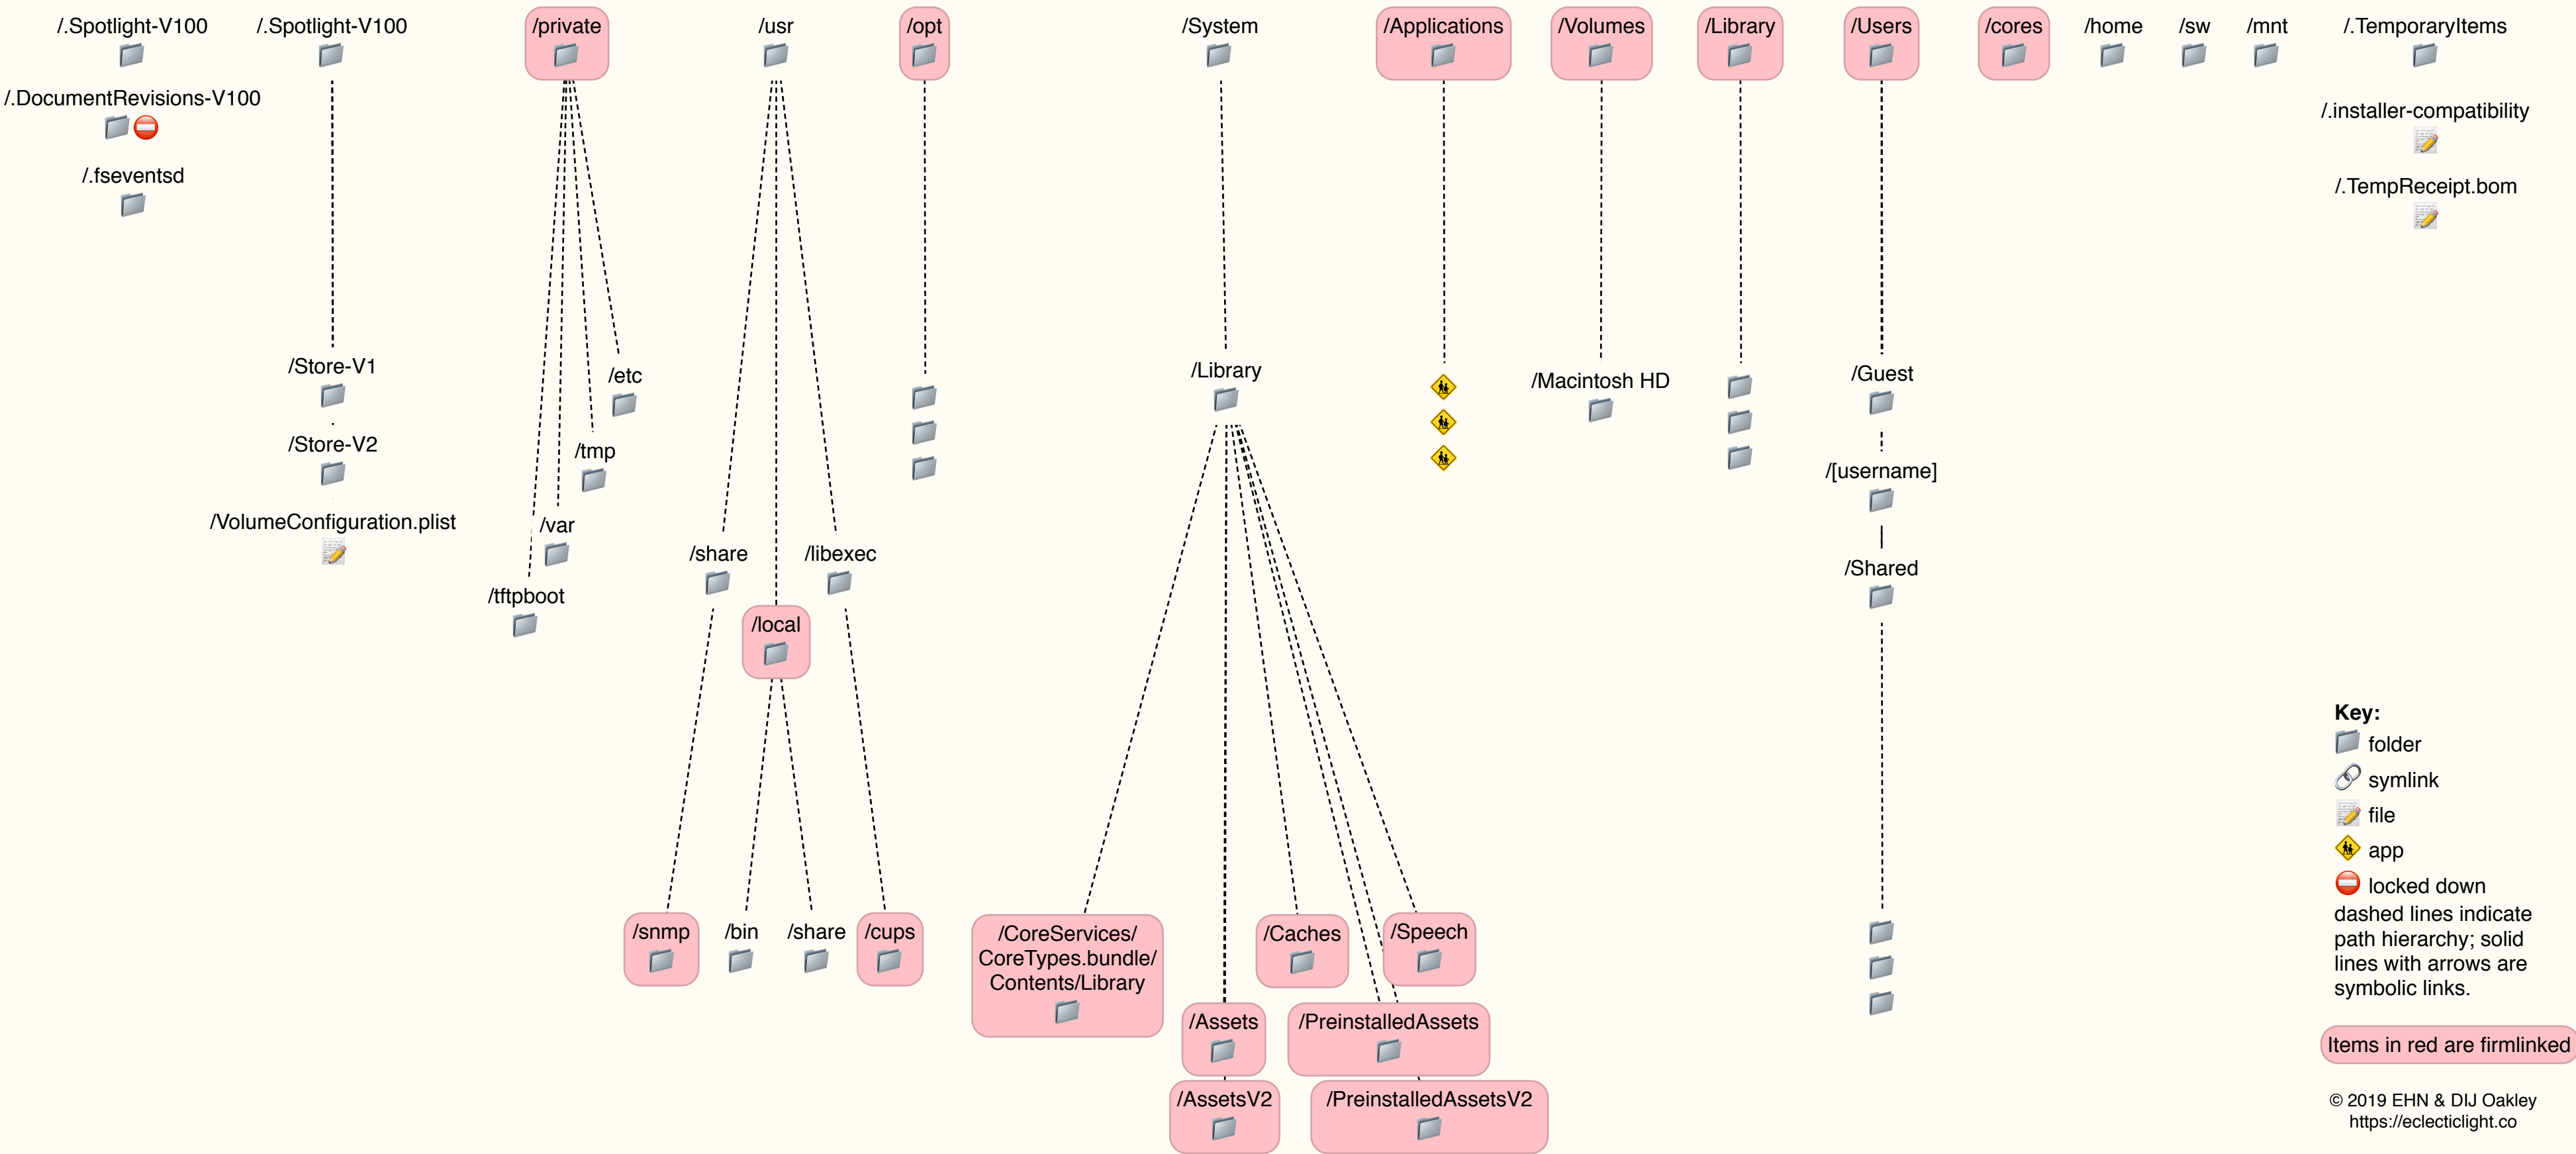

macOS Catalina Data Volume Layout (Macintosh HD - Data)

Key:

-  folder
-  symlink
-  file
-  app
-  locked down

dashed lines indicate path hierarchy; solid lines with arrows are symbolic links.

Items in red are firm-linked