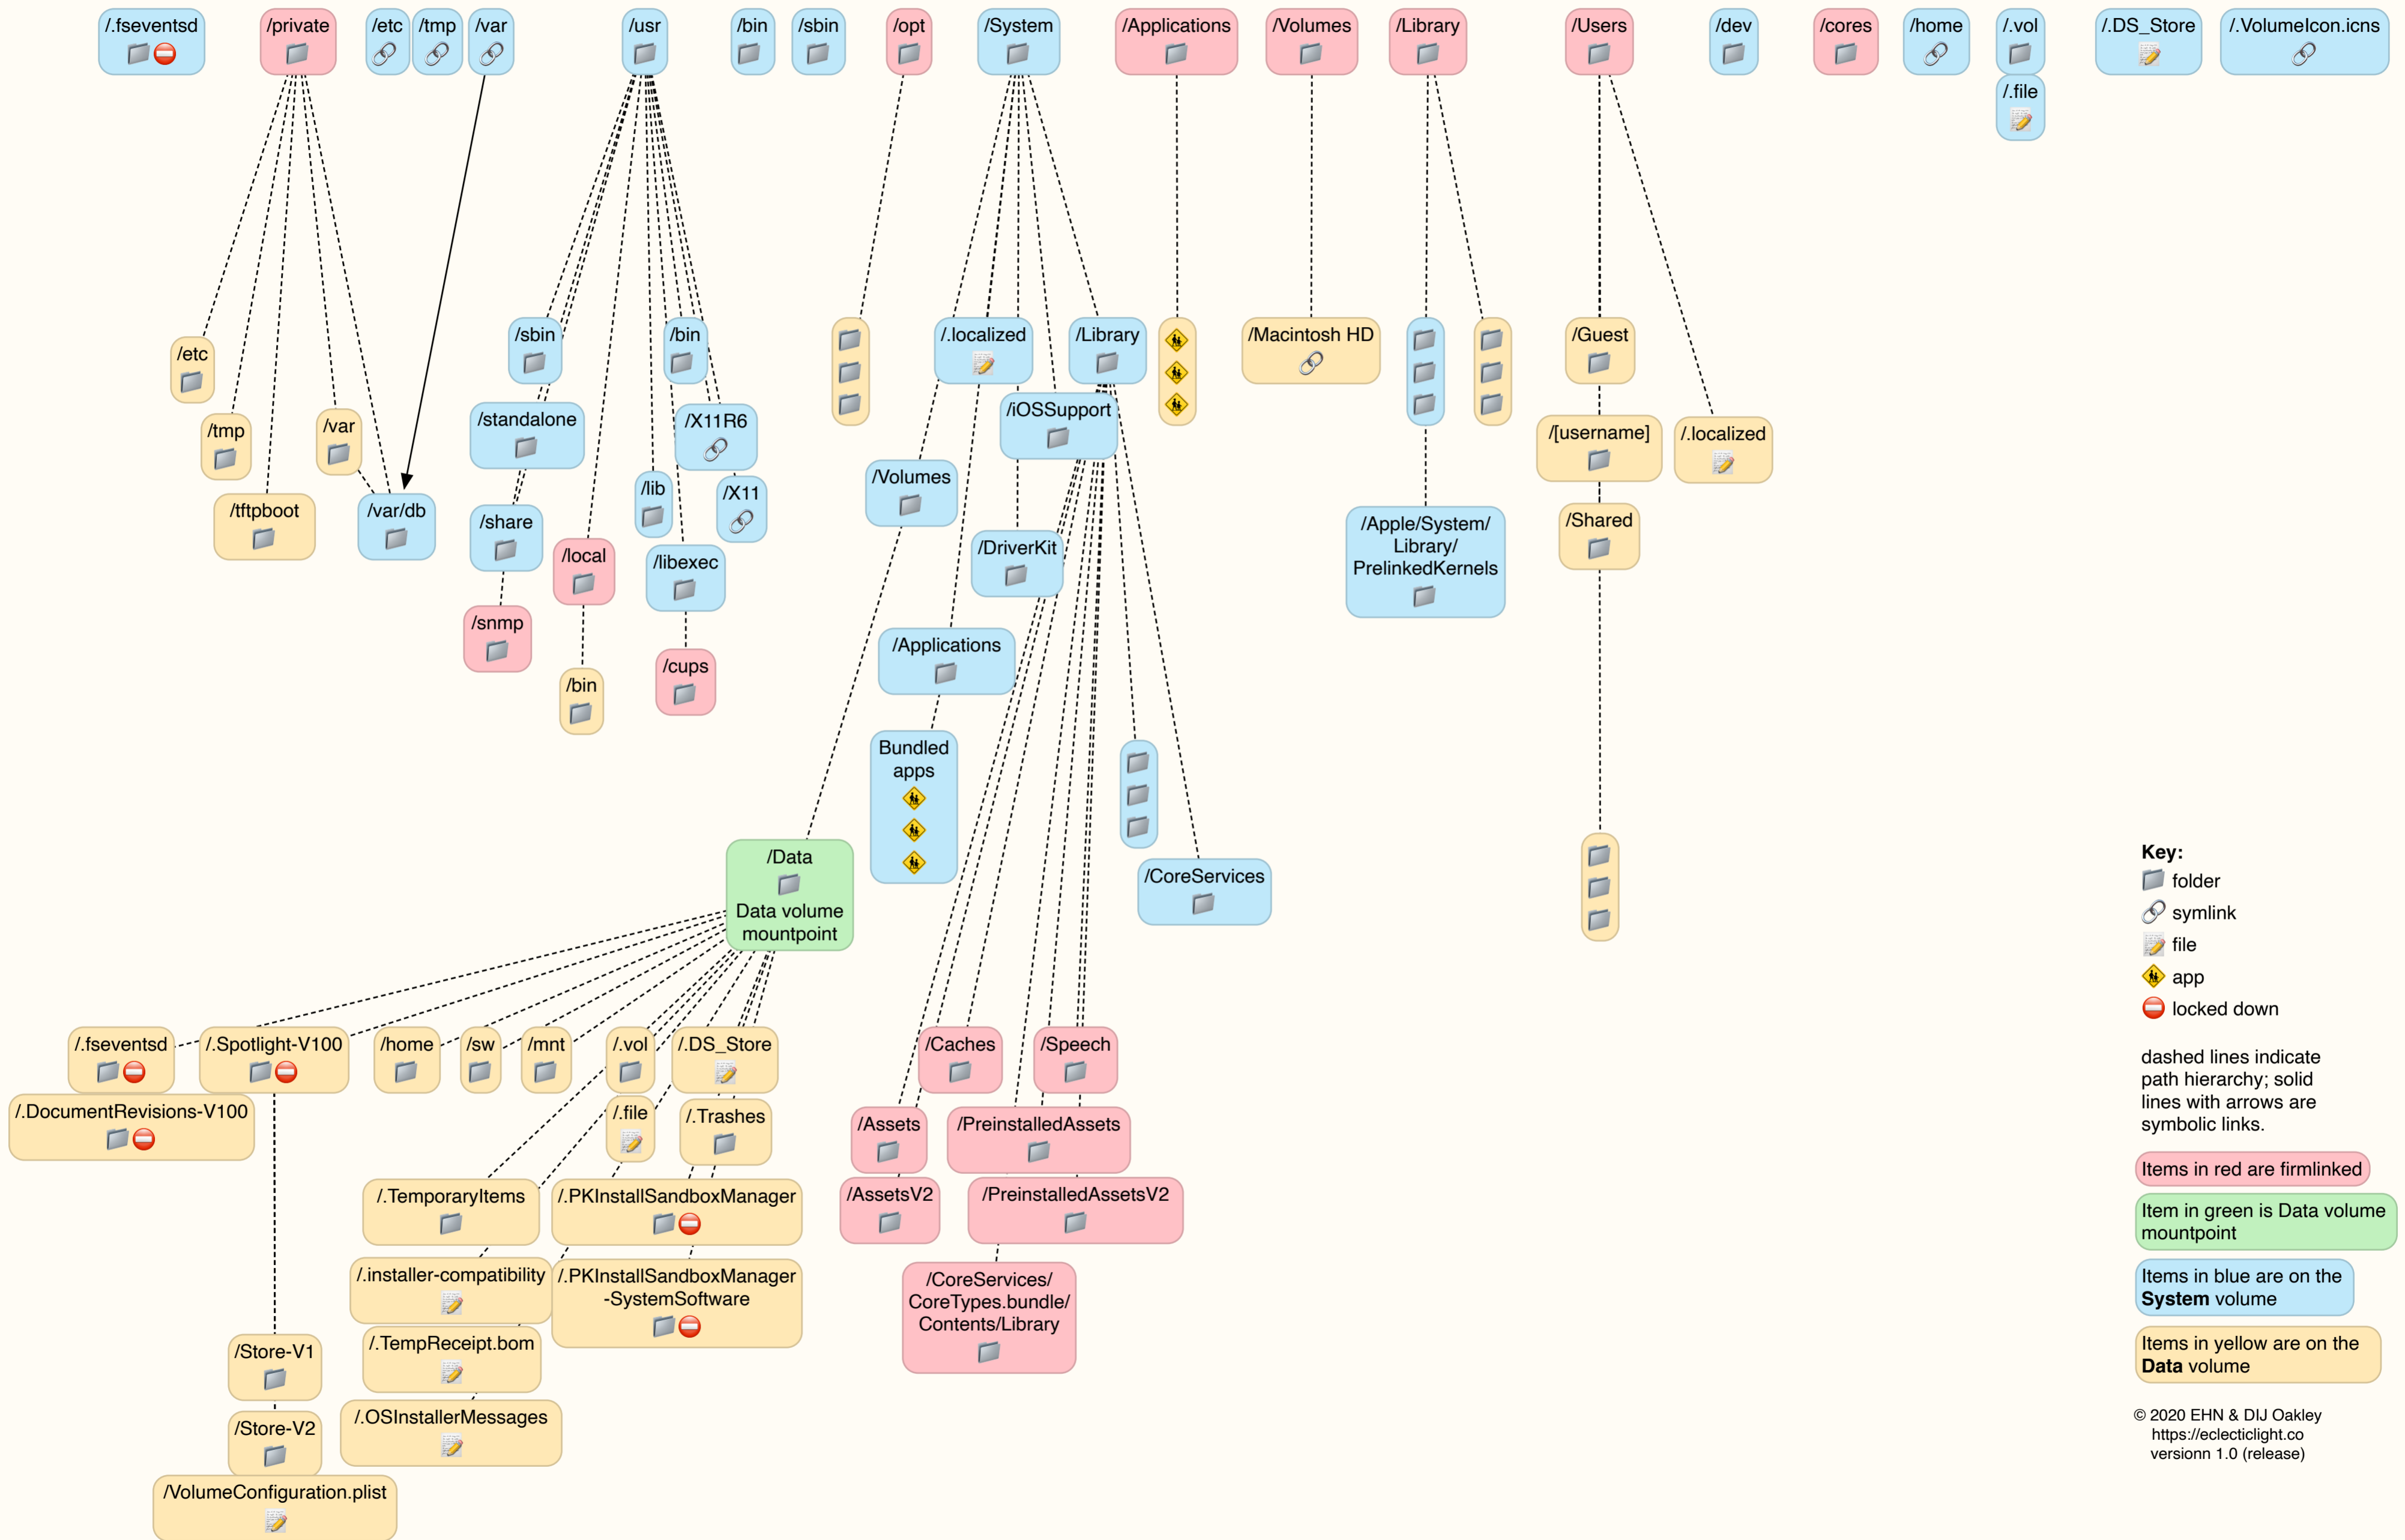

macOS Catalina 10.15 Boot Volume Group Layout

Key:

- folder
- symlink
- file
- app
- locked down

dashed lines indicate path hierarchy; solid lines with arrows are symbolic links.

- Items in red are firmlinked
- Item in green is Data volume mountpoint
- Items in blue are on the **System** volume
- Items in yellow are on the **Data** volume

© 2020 EHN & DIJ Oakley
<https://eclecticlight.co>
 versionn 1.0 (release)