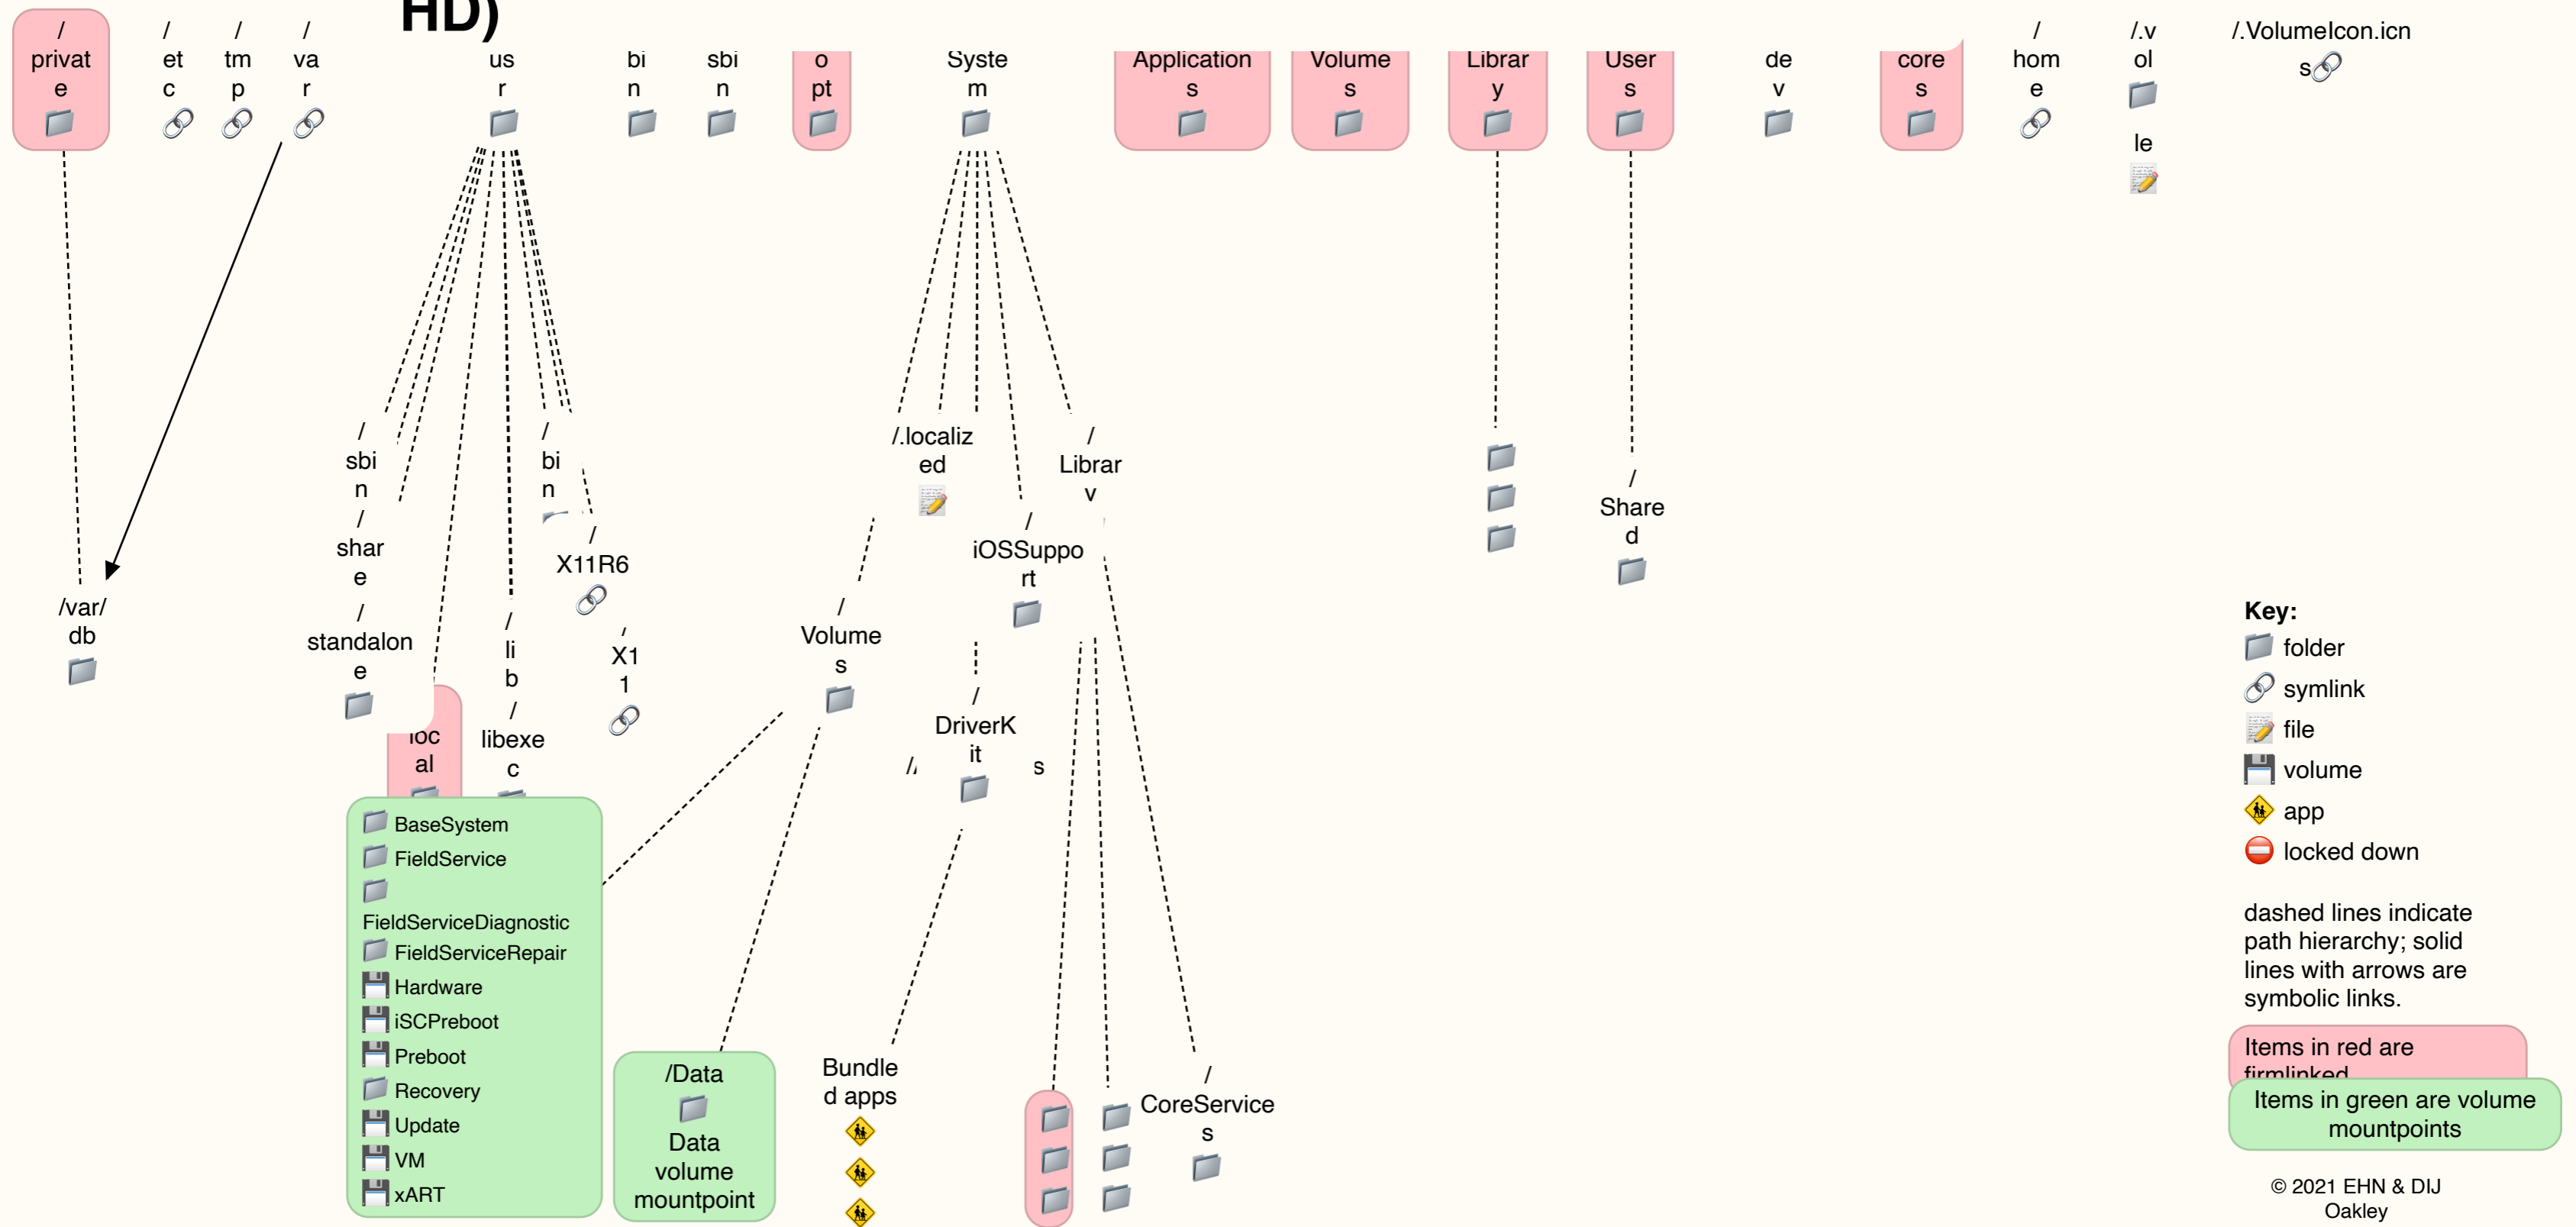

macOS Big Sur 11 System Volume Layout (Macintosh HD)

Key:

- folder
- symlink
- file
- volume
- app
- locked down

dashed lines indicate path hierarchy; solid lines with arrows are symbolic links.

Items in red are firmlinked

Items in green are volume mountpoints